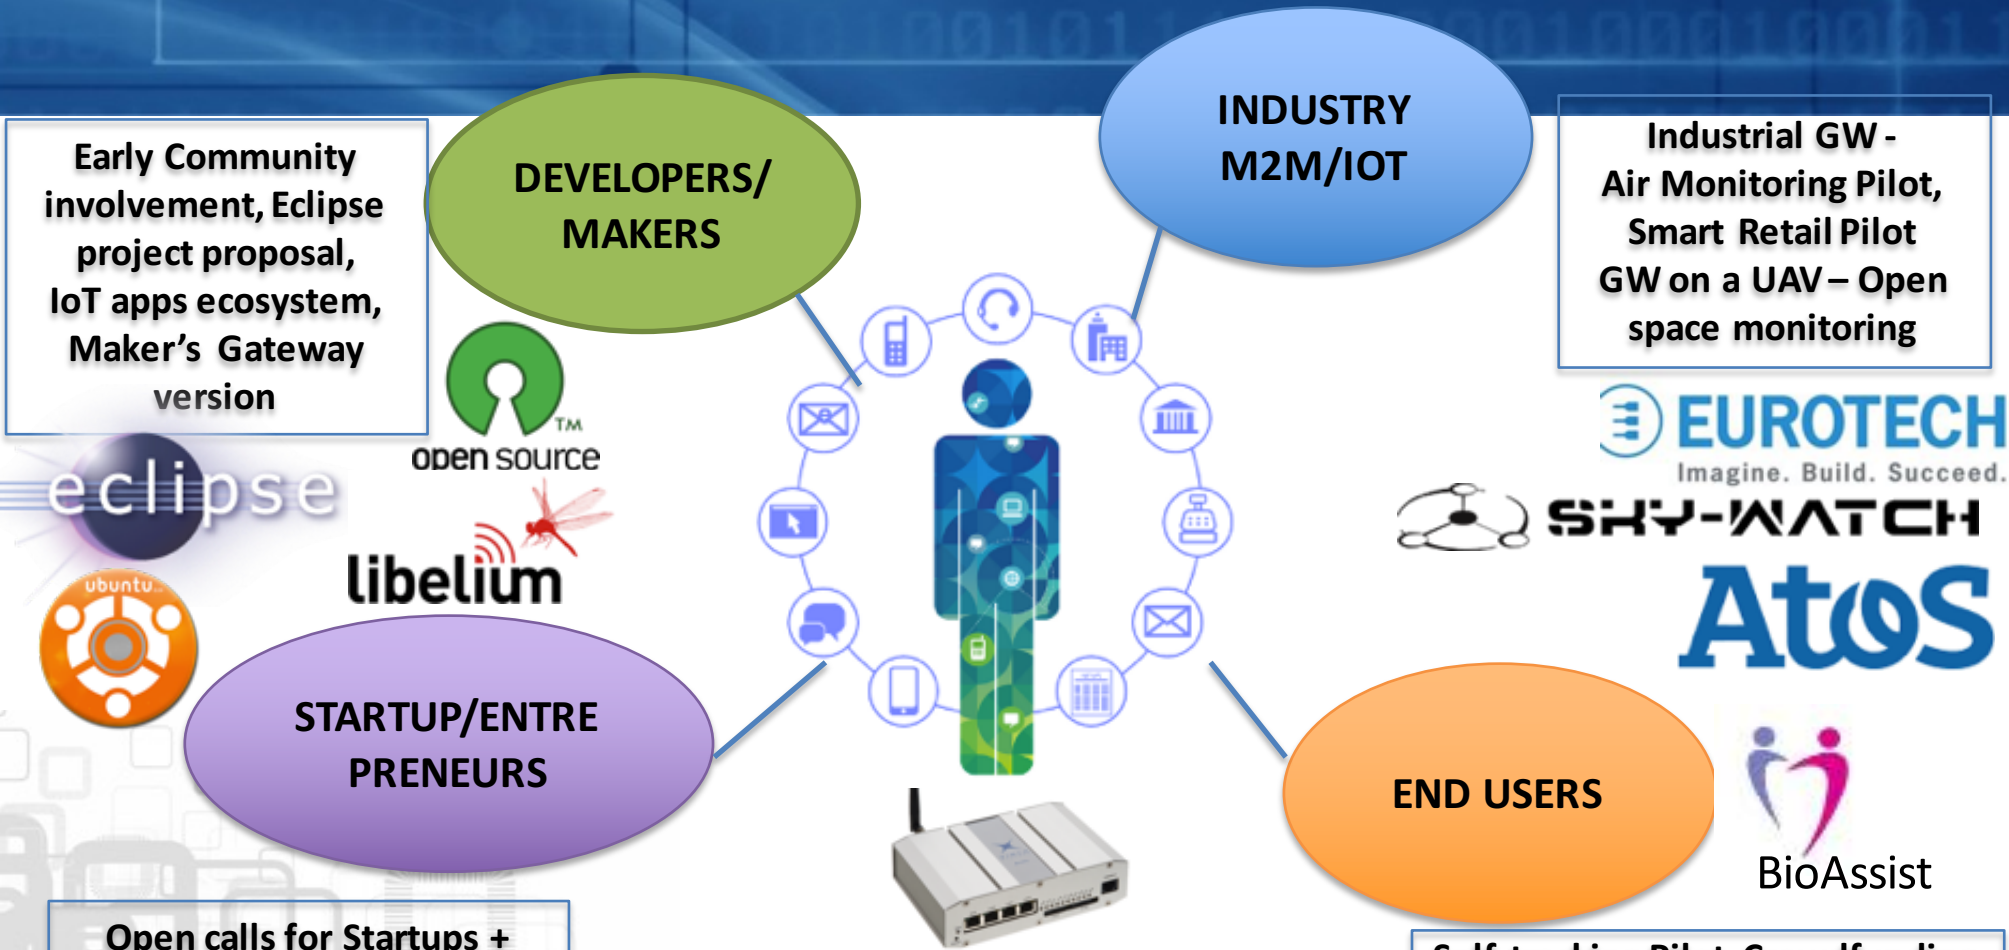

The proposed solution is targeted towards both industry and individuals and will form the basis of an ecosystem of IoT applications shareable among its users and developers.

A range of suitable Use Cases are identified which provide the clear context and operational complexity to drive the proposed innovation.

The proposal has the potential to achieve an economic impact through the ecosystem of A GILE users. The environmental impact of the project is well identified and convincing.

The project will demonstrate the application of the IoT technologies and use cases in delivering solutions that can assist in the protection of the environment and wild life.

There is a high degree of complementarity amongst the consortium partners and there is a very good match between the experience and expertise of particular partners and their responsibilities in the project.

The critical risks are well identified and the mitigation measures are convincing.

The procedures for the competitive open calls are clear and well structured

Best practices

AGILE ECOSYSTEM

Early Community involvement, Eclipse project proposal, IoT apps ecosystem, Maker's Gateway version