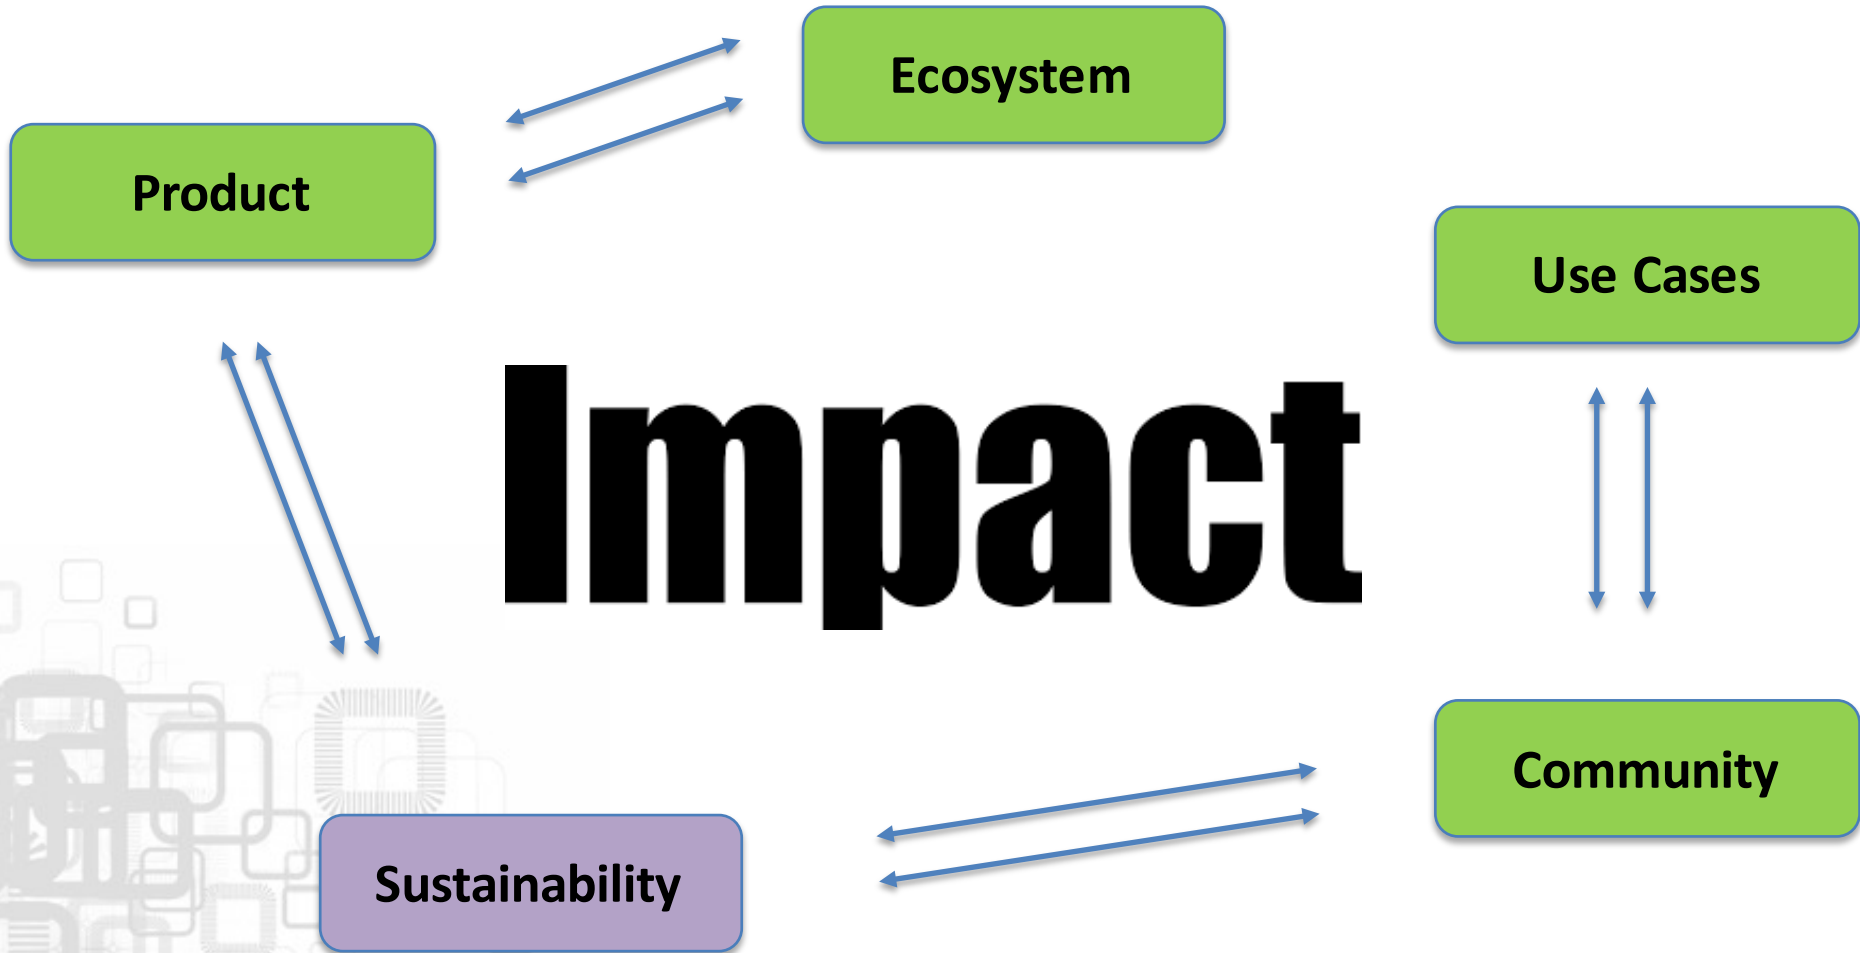

Best practices